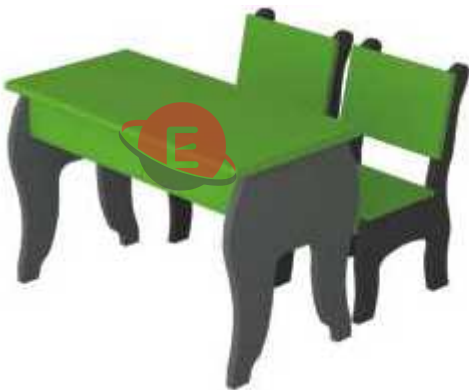

EXMD-204

Desk : 900X400X600MM
Chair : 350X400X600MM